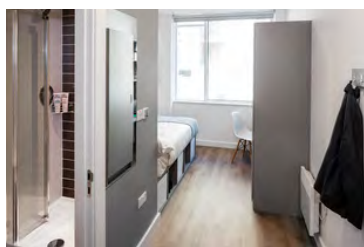

YOUR APARTMENT

Each apartment has between 4-8 bedrooms centres around a spacious shared living space and kitchen with oven, hob, fridge/freezer, microwave, toaster and kettle. The lounge and dining spaces come fully furnished including a 50"TV, giving you everything you need to make yourself at home.

YOUR BEDROOM

Each bedroom has a private en-suite shower room, double bed (4'6 / 121x182cm) with built-in under-bed storage, wardrobe with hanging space and shelving, coat racks and a full-length mirror.

All bedrooms come with a desk and chair so you can study in peace. The desks also have integrated lighting and pin boards. Each room contains USB charging points and Wi-Fi connection as standard.

FACILITIES

COMMON SPACES

Common areas with big TVs & comfortable seating are perfect for socializing and getting to know the residents and staff that make Canvas Point Campus the best student accommodation in Dublin. Whether you want to just relax with your roommates and watch some TV or show off your competitive edge with pool tables and games consoles, there's something for everyone.