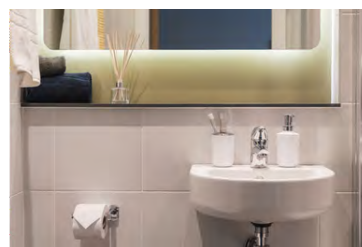

YOUR APARTMENT

Each apartment has between 4-8 bedrooms centres around a spacious shared living space and kitchen with oven, hob, fridge/freezer, microwave, toaster and kettle. The lounge and dining spaces come fully furnished including a 50"TV, giving you everything you need to make yourself at home.

YOUR BEDROOM

Each bedroom has a private en-suite shower room, double bed (4'6 / 121x182cm) with built-in under-bed storage, wardrobe with hanging space and shelving, coat racks and a full-length mirror.