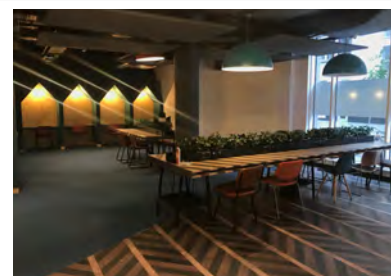

STUDY AREAS:

Study spaces have been designed with a variety of uses in mind. Communal areas perfectly accommodate group projects and collaboration, while quiet booths and individual pods perfectly suit solo study sessions.