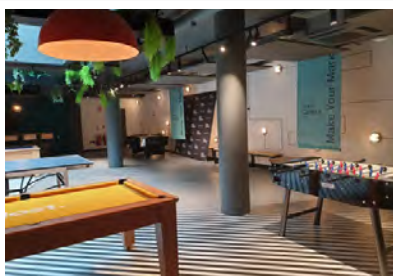

YOUR APARTMENT

Each apartment has between 4-8 bedrooms centres around a spacious shared living space and kitchen with oven, hob, fridge/freezer, microwave, toaster and kettle. The lounge and dining spaces come fully furnished including a 50"TV, giving you everything you need to make yourself at home.

COMMON SPACES

Common areas with big TVs & comfortable seating are perfect for socializing and getting to know the residents and staff that make Canvas Point Campus the best student accommodation in Dublin. Whether you want to just relax with your roommates and watch some TV or show off your competitive edge with pool tables and games consoles, there's something for everyone.

GYM & FITNESS STUDIO:

Perfect for fitness fanatics or residents in need of stress relief for an hour or two. Our state of the art gym has everything from assault bikes to treadmills. For those who prefer to stretch it out grab your mat and head to our fitness studio to practice some aerobics or yoga.