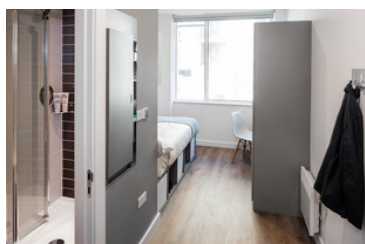

## YOUR APARTMENT

Each apartment has between 4-8 bedrooms centres around a spacious shared living space and kitchen with oven, hob, fridge/freezer, microwave, toaster and kettle. The lounge and dining spaces come fully furnished including a 50" TV, giving you everything you need to make yourself at home.

## YOUR BEDROOM

Each bedroom has a private en-suite shower room, double bed (4'6 / 121x182cm) with built-in under-bed storage, wardrobe with hanging space and shelving, coat racks and a full-length mirror.

All bedrooms come with a desk and chair so you can study in peace. The desks also have integrated lighting and pin boards. Each room contains USB charging points and Wi-Fi connection as standard.