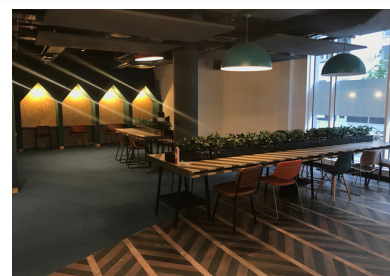

STUDY AREAS:

Study spaces have been designed with a variety of uses in mind. Communal areas perfectly accommodate group projects and collaboration, while quiet booths and individual pods perfectly suit solo study sessions.